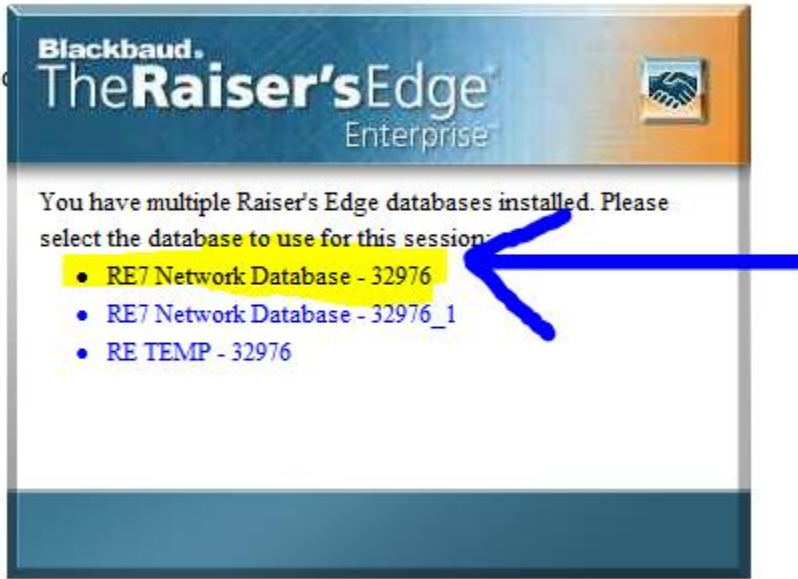

HOW TO LOG IN TO RAISER'S EDGE

Click on the highlighted link in the box: